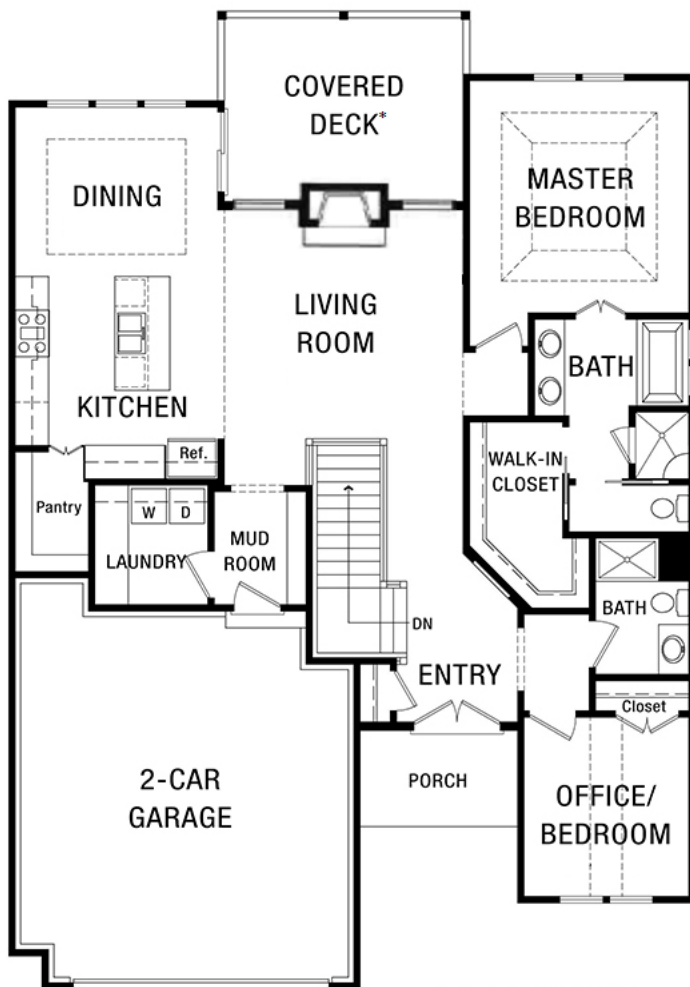

CRESTWOOD VILLAGE

129th Terrace & Black Bob Road - Olathe, KS

The Bayberry

3 BED - 3 BATH - 2,323 SF
MAIN - 1,583 SF | LOWER - 740 SF

MAIN LEVEL

LOWER LEVEL

913-202-0073

www.CrestwoodVillageKS.com

Sales@CrestwoodVillageKS.com

*Covered deck included with walkout & daylight package

*Covered patio standard on level lots