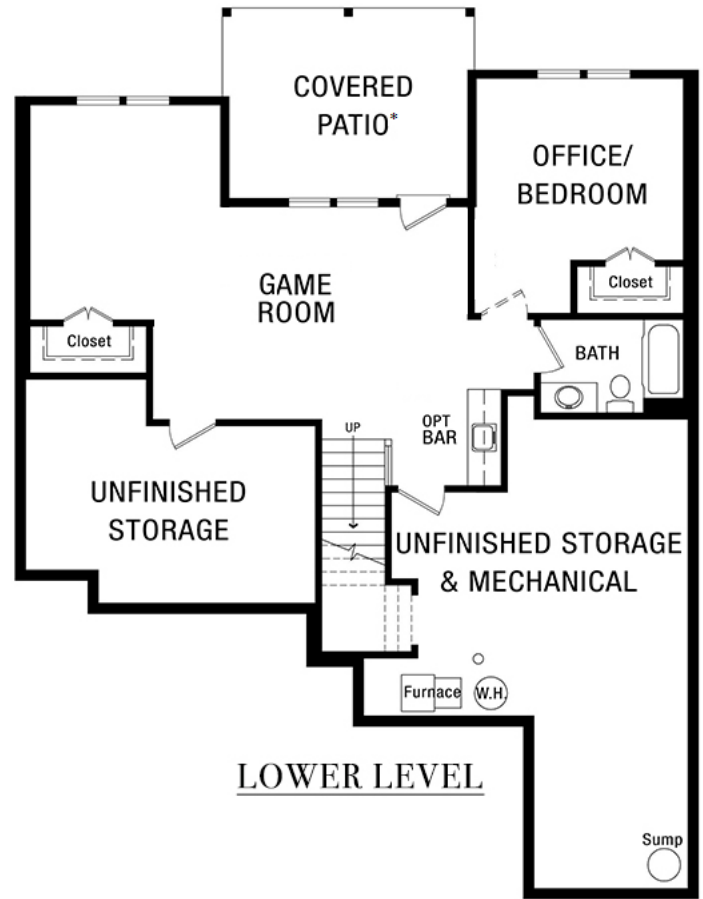

CRESTWOOD VILLAGE

129th Terrace & Black Bob Road - Olathe, KS

The Bayberry

3 BED - 3 BATH - 2,323 SF
MAIN - 1,583 SF | LOWER - 740 SF

MAIN LEVEL

LOWER LEVEL

913-202-0073

www.CrestwoodVillageKS.com

Sales@CrestwoodVillageKS.com

*Covered deck included with walkout & daylight package

*Covered patio standard on level lots