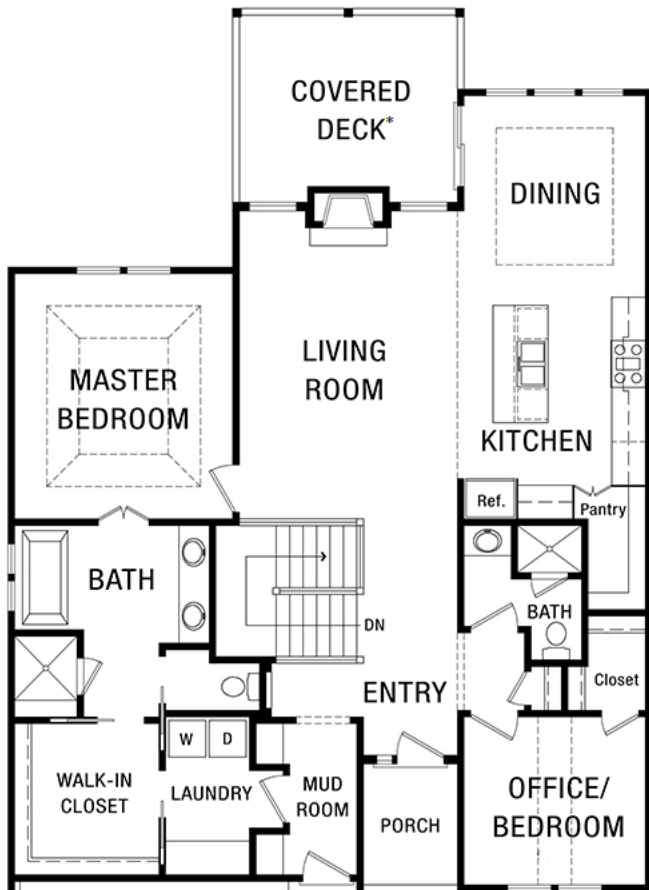

CRESTWOOD VILLAGE

129th Terrace & Black Bob Road - Olathe, KS

The Willow

3 BED - 3 BATH - 2,465 SF
 MAIN - 1,679 SF | LOWER - 786 SF

MAIN LEVEL

LOWER LEVEL

913-202-0073

www.CrestwoodVillageKS.com

Sales@CrestwoodVillageKS.com

*Covered deck included with walkout & daylight package

*Covered patio standard on level lots