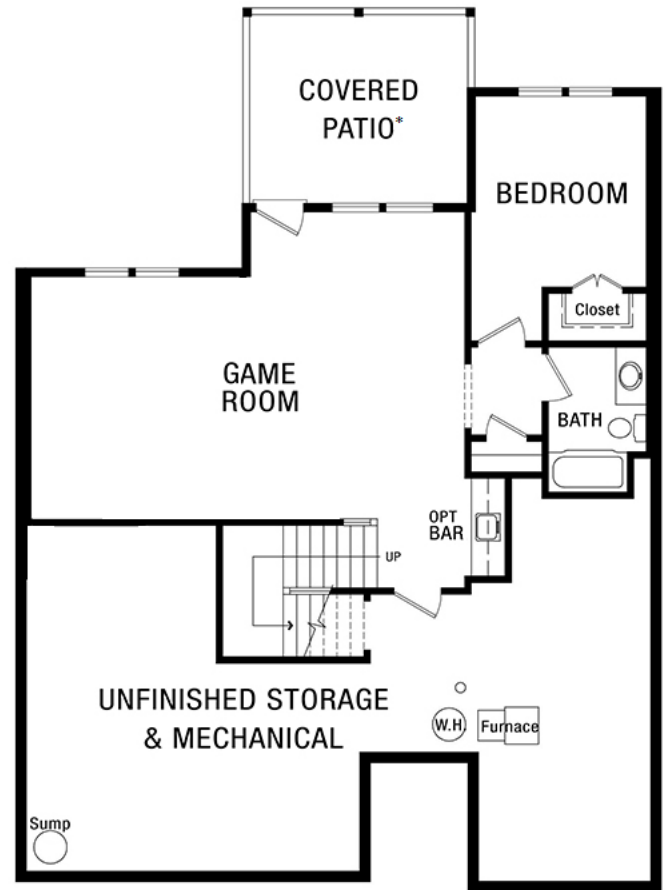

CRESTWOOD VILLAGE

129th Terrace & Black Bob Road - Olathe, KS

The Willow

3 BED - 3 BATH - 2,465 SF
 MAIN - 1,679 SF | LOWER - 786 SF

MAIN LEVEL

LOWER LEVEL

913-202-0073

www.CrestwoodVillageKS.com

Sales@CrestwoodVillageKS.com

*Covered deck included with walkout & daylight package

*Covered patio standard on level lots